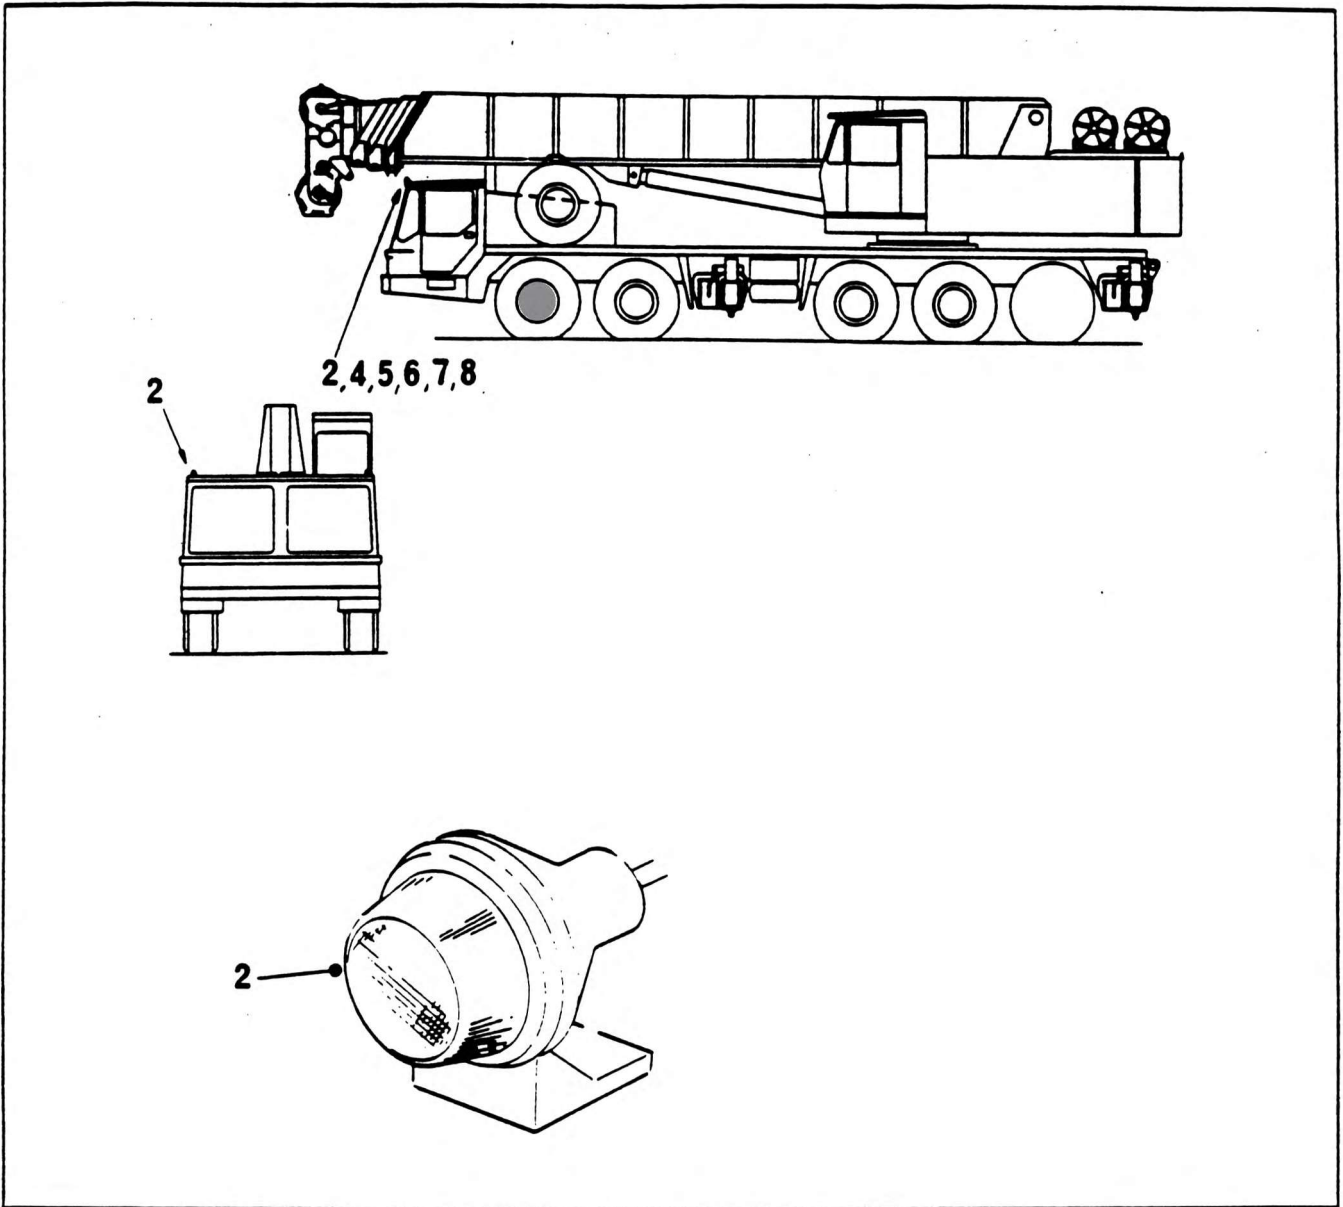

LAMP ASSEMBLY - END OUTLINE MARKER

NO.	PART NO.	QTY.	DESCRIPTION	NO.	PART NO.	QTY.	DESCRIPTION
2	8934762	2	Lamp				
4	7069102	6	Nut M6				
5	7067214	6	Washer Spring M6				
6	7066536	6	Washer Plain M6				
7	7045103	6	Screw M6 x 25 Long				
8	102984	2	Grommet 1/2"				
9	8-977-222200	1	Cable Twin x 500cm				